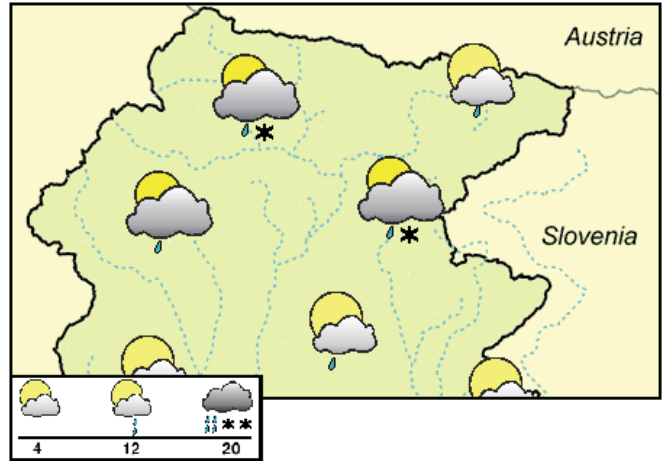

GENERAL SITUATION

SATURDAY, 27 April 2024

Reliability 60%

Average temperature at 1.000 m (°C)	7	
Average temperature at 2.000 m (°C)	0	
Prob. of widespread precipitations (%)	60	
Thunderstorms probability (%)	50	
Thermal zero height (m)	2000	
Snowfalls level (m)	1500	
Mean wind at 2.000 m (m/s)	SW 5	
Mean wind at 3.000 m (m/s)	SW 10	
Temperatures (°C)		
	min	MAX
Sella Nevea	2	10
M. Canin (R. Gilberti)	-1	3