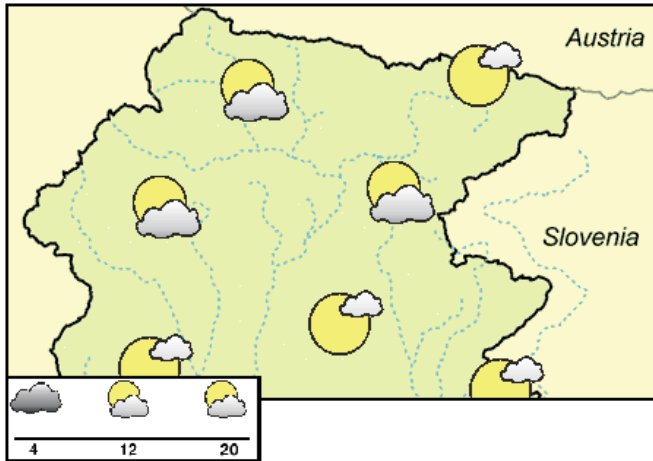

Precipitations	mm
TRIESTE	1.6
GRADO	n.d.
LIGNANO	n.d.
PORDENONE	0.0
UDINE	1.8
GORIZIA	0.3
CIVIDALE	0.7
GEMONA	0.0
TOLMEZZO	0.0
TARVISIO	0.3
FORNIDI SOPRA	0.0
ZONCOLAN	n.d.
PIANCAVALLO	0.6

GENERAL SITUATION

SATURDAY, 27 April 2024

Reliability 60%

Average temperature at 1.000 m (°C)	7	
Average temperature at 2.000 m (°C)	0	
Prob. of widespread precipitations (%)	60	
Thunderstorms probability (%)	50	
Thermal zero height (m)	2000	
Snowfalls level (m)	1500	
Mean wind at 2.000 m (m/s)	SW 5	
Mean wind at 3.000 m (m/s)	SW 10	
Temperatures (°C)		
	min	MAX
Sella Nevea	2	10
M. Canin (R. Gilberti)	-1	3