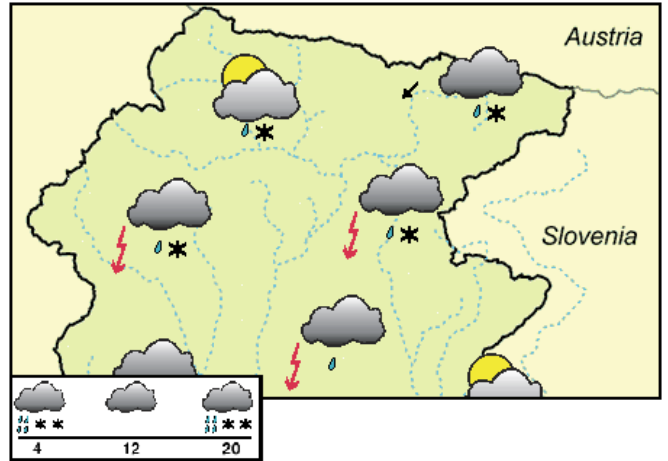

GENERAL SITUATION

WEDNESDAY, 24 April 2024

Reliability 60%

Average temperature at 1.000 m (°C)	4		
Average temperature at 2.000 m (°C)	-3		
Prob. of widespread precipitations (%)	-		
Thunderstorms probability (%)	10		
Thermal zero height (m)	1400		
Snowfalls level (m)	-		
Mean wind at 2.000 m (m/s)	NE	6	
Mean wind at 3.000 m (m/s)	E	6	
Temperatures (°C)		min	MAX
Claut		2	7
Piancavallo		-2	1