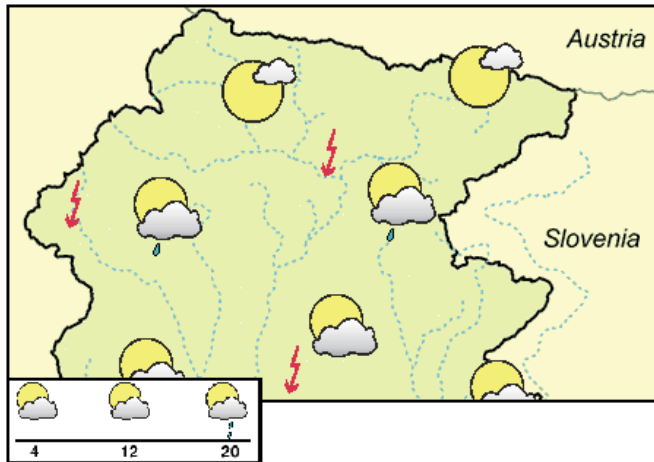

Precipitations	mm
TRIESTE	10.7
GRADO	n.d.
LIGNANO	n.d.
PORDENONE	22.6
UDINE	9.8
GORIZIA	4.0
CIVIDALE	4.3
GEMONA	15.6
TOLMEZZO	15.6
TARVISIO	5.1
FORNIDI SOPRA	13.6
ZONCOLAN	n.d.
PIANCAVALLO	17.6

GENERAL SITUATION

WEDNESDAY, 24 April 2024

Reliability 60%

Average temperature at 1.000 m (°C)	4		
Average temperature at 2.000 m (°C)	-3		
Prob. of widespread precipitations (%)	-		
Thunderstorms probability (%)	10		
Thermal zero height (m)	1400		
Snowfalls level (m)	-		
Mean wind at 2.000 m (m/s)	NE	6	
Mean wind at 3.000 m (m/s)	E	6	
Temperatures (°C)		min	MAX
Claut		2	7
Piancavallo		-2	1