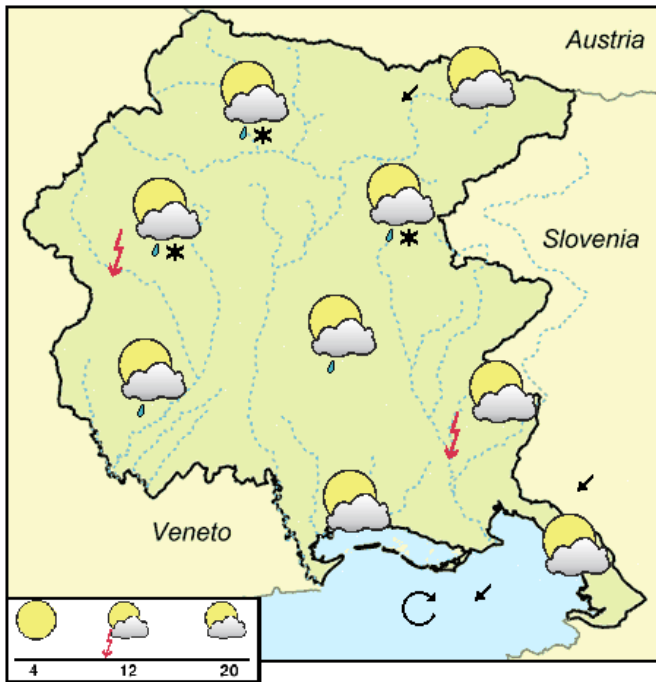

SUNDAY, 21 April 2024
Reliability 60%

	Plain	Coast
Minimum temperature (°C)	1/4	5/8
Maximum temperature (°C)	13/15	13/15
Average temperature at 1.000 m (°C)		4
Average temperature at 2.000 m (°C)		-3

TENDENCY

Sunny hours					Sun, fog, low clouds	Fog	Mist	Average wind			Rain (from 0 to 24)				Thunder-storm	Snow
cloudless	few clouds	variable	cloudy	overcast				breeze	moderate	strong	light	moderate	abundant	heavy		
12 or more	9-12	6-9	3-6	3 or less				3-6 m/s		>6 m/s	0-5 mm	5-10 mm	10-30 mm	>30 mm