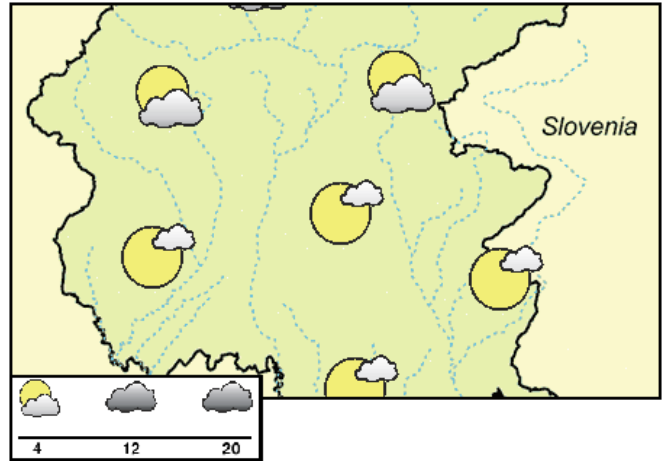

GENERAL SITUATION

FRIDAY, 19 April 2024

Reliability 70%

Min. temperature on the plain (°C)	1/4
Max. temperature on the plain (°C)	14/17
Thermal zero height (m)	1500
Snowfalls level (m)	-

	Foothills	Plain
Prob. of widespread precipitations (%)	50	30
Thunderstorms probability (%)	<10	<10