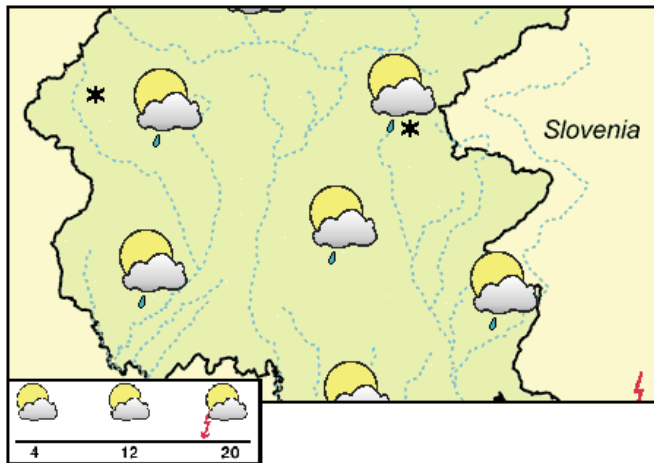

### GENERAL SITUATION

FRIDAY, 19 April 2024

Reliability 70%

Min. temperature on the plain (°C)	1/4
Max. temperature on the plain (°C)	14/17
Thermal zero height (m)	1500
Snowfalls level (m)	-

	Foothills	Plain
Prob. of widespread precipitations (%)	50	30
Thunderstorms probability (%)	<10	<10