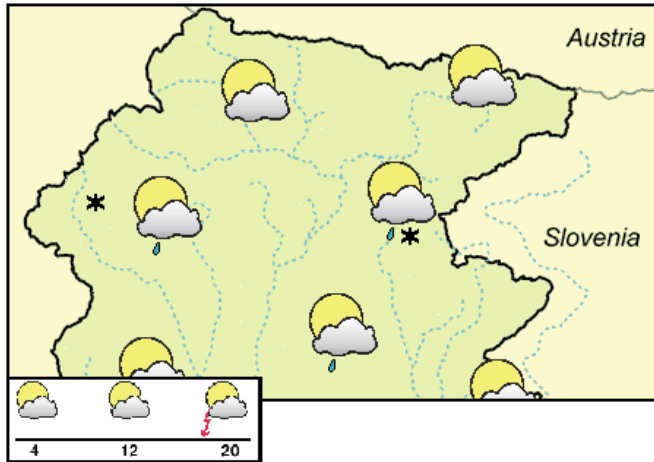

Precipitations	mm
TRIESTE	0.1
GRADO	n.d.
LIGNANO	n.d.
PORDENONE	0.3
UDINE	0.0
GORIZIA	0.0
CIVIDALE	0.0
GEMONA	0.0
TOLMEZZO	0.0
TARVISIO	1.6
FORNI DI SOPRA	0.7
ZONCOLAN	n.d.
PIANCAVALLO	5.0

### GENERAL SITUATION

FRIDAY, 19 April 2024

Reliability 70%

Average temperature at 1.000 m (°C)	4
Average temperature at 2.000 m (°C)	-4
Prob. of widespread precipitations (%)	50
Thunderstorms probability (%)	<10
Thermal zero height (m)	1500
Snowfalls level (m)	-
Mean wind at 3.000 m - direction	NW
Mean wind at 3.000 m - speed (m/s)	9-10