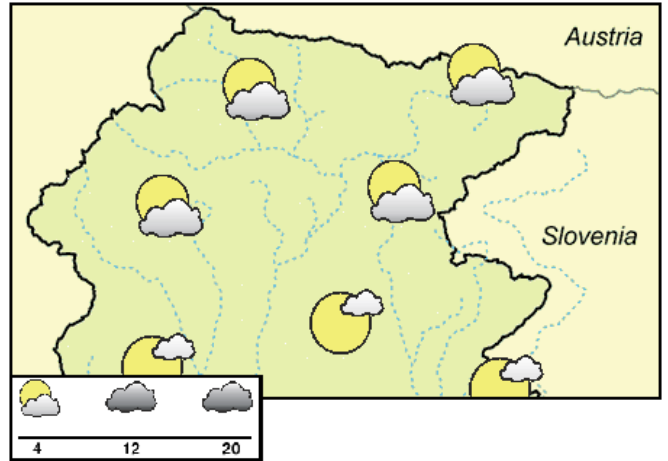

GENERAL SITUATION

FRIDAY, 19 April 2024

Reliability 70%

Average temperature at 1.000 m (°C)	4
Average temperature at 2.000 m (°C)	-4
Prob. of widespread precipitations (%)	50
Thunderstorms probability (%)	<10
Thermal zero height (m)	1500
Snowfalls level (m)	-
Mean wind at 3.000 m - direction	NW
Mean wind at 3.000 m - speed (m/s)	9-10