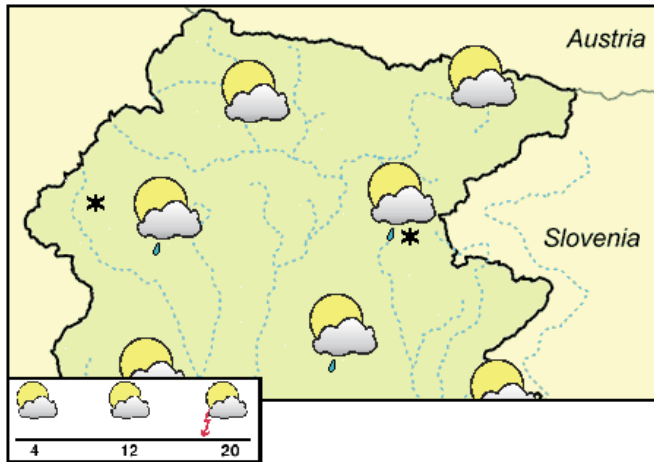

Precipitations	mm
TRIESTE	0.1
GRADO	n.d.
LIGNANO	n.d.
PORDENONE	0.3
UDINE	0.0
GORIZIA	0.0
CIVIDALE	0.0
GEMONA	0.0
TOLMEZZO	0.0
TARVISIO	1.6
FORNIDI SOPRA	0.7
ZONCOLAN	n.d.
PIANCAVALLO	5.0

GENERAL SITUATION

FRIDAY, 19 April 2024

Reliability 70%

Average temperature at 1.000 m (°C)	4		
Average temperature at 2.000 m (°C)	-2		
Prob. of widespread precipitations (%)	-		
Thunderstorms probability (%)	10		
Thermal zero height (m)	1400		
Snowfalls level (m)	-		
Mean wind at 2.000 m (m/s)	SW	6	
Mean wind at 3.000 m (m/s)	W	6	
Temperatures (°C)		min	MAX
Forni Avoltri	-3	10	
M. Zoncolan	-4	1	