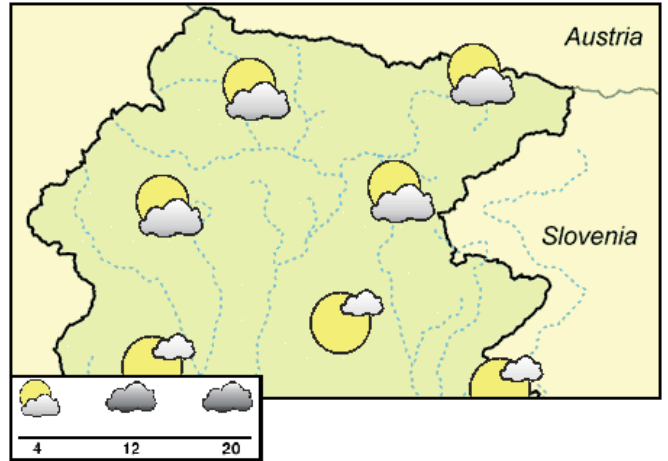

GENERAL SITUATION

FRIDAY, 19 April 2024

Reliability 70%

Average temperature at 1.000 m (°C)	4		
Average temperature at 2.000 m (°C)	-2		
Prob. of widespread precipitations (%)	-		
Thunderstorms probability (%)	10		
Thermal zero height (m)	1400		
Snowfalls level (m)	-		
Mean wind at 2.000 m (m/s)	SW	6	
Mean wind at 3.000 m (m/s)	W	6	
Temperatures (°C)		min	MAX
Forni Avoltri	-3	10	
M. Zoncolan	-4	1