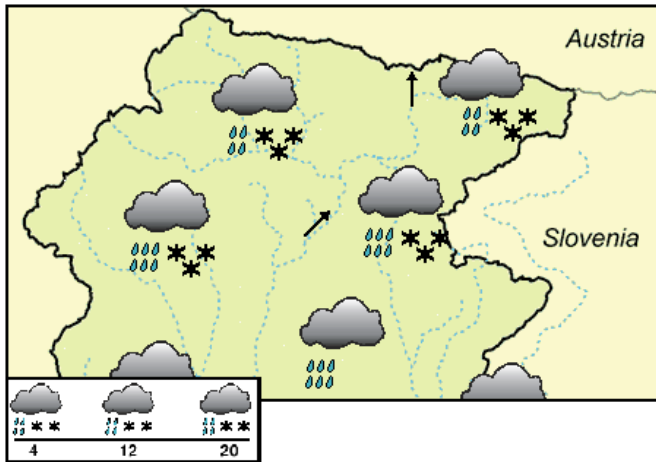

FRIDAY, 23 February 2024
Reliability 70%

Average temperature at 1.000 m (°C)	4	
Average temperature at 2.000 m (°C)	-1	
Prob. of widespread precipitations (%)	100	
Thunderstorms probability (%)	10	
Thermal zero height (m)	1700	
Snowfalls level (m)	1000-1300	
Mean wind at 2.000 m (m/s)	S 16	
Mean wind at 3.000 m (m/s)	S 23	
Temperatures (°C)		
	min	MAX
Forni Avoltri	0	4
M. Zoncolan	-2	-1

TENDENCY

Sunny hours					Sun, fog, low clouds	Fog	Mist	Average wind			Rain (from 0 to 24)				Thunder-storm	Snow
cloudless	few clouds	variable	cloudy	overcast				breeze	moderate	strong	light	moderate	abundant	heavy		
8 or more	6-8	4-6	2-4	2 or less				3-6 m/s		>6 m/s	0-5 mm	5-10 mm	10-30 mm	>30 mm