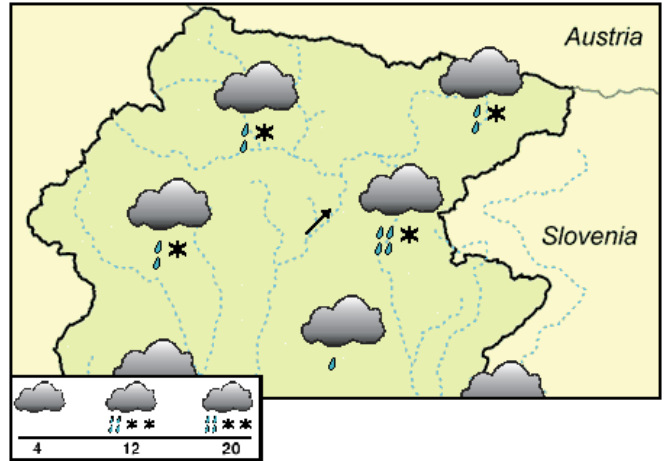

GENERAL SITUATION

THURSDAY, 22 February 2024
Reliability 70%

Average temperature at 1.000 m (°C)	4	
Average temperature at 2.000 m (°C)	-1	
Prob. of widespread precipitations (%)	80	
Thunderstorms probability (%)	<10	
Thermal zero height (m)	1600	
Snowfalls level (m)	1000-1300	
Mean wind at 2.000 m (m/s)	SW 10	
Mean wind at 3.000 m (m/s)	SW 16	
Temperatures (°C)		
	min	MAX
Forni Avoltri	1	5
M. Zoncolan	-2	-1